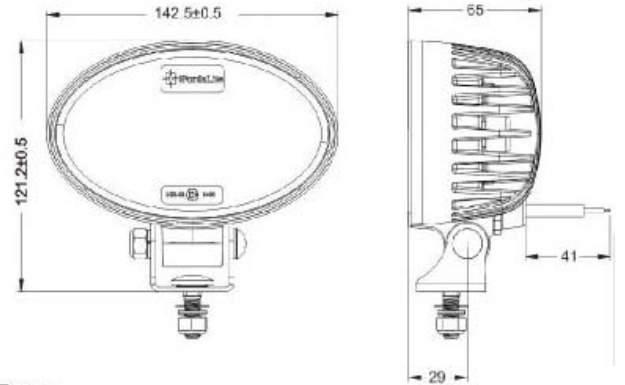

WK-001C3B

WK-001 Work Lamp

DESCRIPTION

Low Current Draw Consumption
 Lumen: 800LM
 Cable Length:Cable,L=500MM
 Housing material:Aluminium alloy, black powder coated

DESCRIPTION

10-48V

POWER CONSUMPTION

12W

IP 67

OPERATING

-40°C to +65°C

PACKAGING

Net Weight: 0.68KG Innerbox: 145*70*145mm
 Outer Packing Carton: _____mm Packing Qty: 20PCS/CTN

PART MEMBER	LUMEN	APPROVALS	LEDS	POWER
WK-001C3B	800LM		4 PCS 3W SMD Blue LED	12W

The actual spot:

The actual use effect chart: